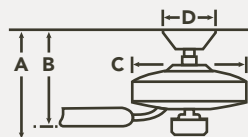

INCLUDED CONTROLS

FAN SLIDE CONTROL

- 4-Speed Fan Control
- Faceplate Included
- Controls One Fan
- For Use with Most Ceiling Fans

OPTIONAL CONTROLS

65K WALL CONTROL SYSTEM - LIMITED FUNCTION 371042 (Shown) 371082

HANGING MEASUREMENTS

WITH 24" FIXTURE DROP

Fixture Drop (from ceiling)	Blade Drop (from ceiling)	Housing (width)	Ceiling Canopy (width)
A: 24.00"	B: 20.50"	C: 12.25"	D: 12.25"

WITH 36" FIXTURE DROP

Fixture Drop (from ceiling)	Blade Drop (from ceiling)	Housing (width)	Ceiling Canopy (width)
A: 36.00"	B: 32.50"	C: 12.25"	D: 12.25"